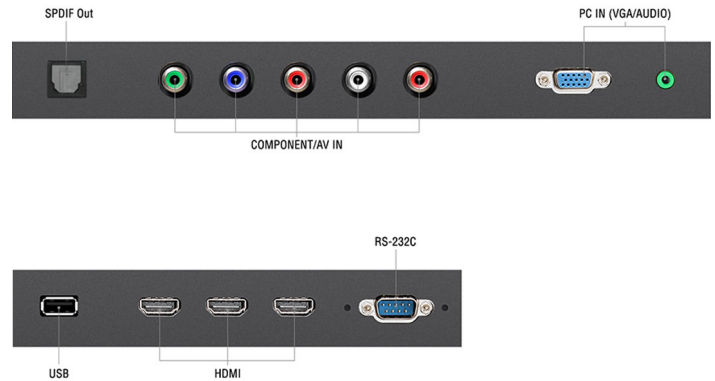

NEC MultiSync® E505

Order Code: 60003727

NEC LCD 50" Entry Level Large Format Display

The NEC MultiSync E505 succeeds in balancing impressive visual performance with a budget-oriented large format presentation without compromise. The model captures attention via eye-pleasing image quality for ergonomic viewing and versatile digital connectivity optimized to the needs of corporate and signage applications.

Future Ready Connectivity - featuring multiple industry standard digital and analogue signal inputs for flexible integration into AV infrastructures.

Professional integration - enriched with essential RS232 functionality, IR and button lock out as well as digital audio output S/PDIF, the display can easily be integrated into professional applications in public environments.